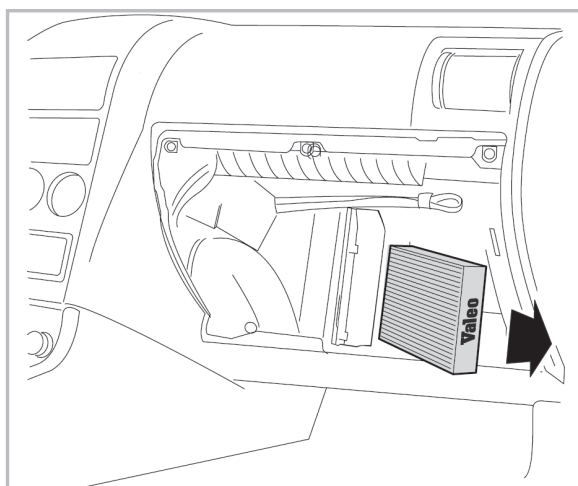

COMFORT

particle filter

715718

FH176

PA

WANT TO KNOW MORE?

www.valeo-techassist.com

FOR ISUZU

D-MAX A/C+ (05/02 >)

Valeo Service - Société par Actions simplifiée - Capital de 12 900 000€ - 70, rue Playel, 93285 Saint-Denis Cedex - France - B 306 486 408 RCS Bobigny