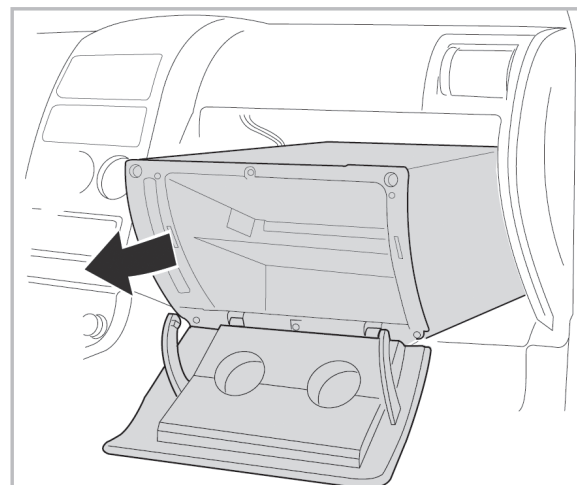

COMFORT

particle filter

715718

FH176

PA

WANT TO KNOW MORE?

www.valeo-techassist.com

FOR ISUZU

D-MAX A/C+ (05/02 >)

Valeo Service - Société par Actions simplifiée - Capital de 12 900 000€ - 70, rue Playel, 93285 Saint-Denis Cedex - France - B 306 486 408 RCS Bobigny