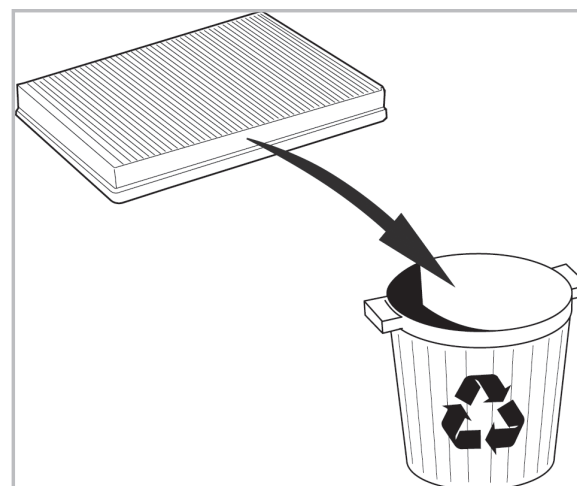

COMFORT

particle filter

715718

FH176

PA

WANT TO KNOW MORE?

www.valeo-techassist.com

FOR ISUZU

D-MAX A/C+ (05/02 >)

Valeo Service - Société par Actions simplifiée - Capital de 12 900 000€ - 70, rue Playel, 93285 Saint-Denis Cedex - France - B 306 486 408 RCS Bobigny