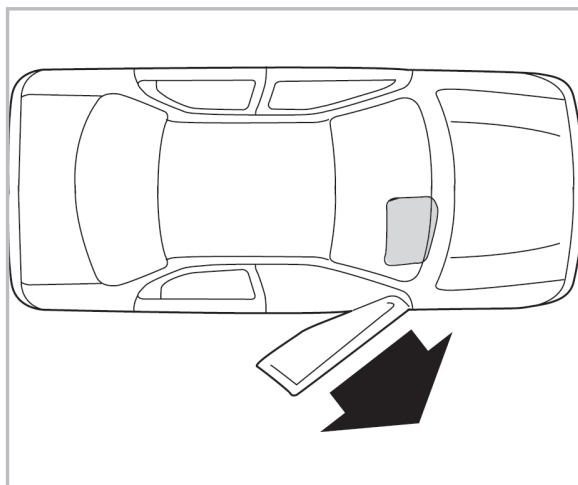

COMFORT

particle filter

715718

FH176

PA

WANT TO KNOW MORE?

www.valeo-techassist.com

FOR ISUZU

D-MAX A/C+ (05/02 >)

Valeo Service - Société par Actions simplifiée - Capital de 12 900 000€ - 70, rue Playel, 93285 Saint-Denis Cedex - France - B 306 486 408 RCS Bobigny