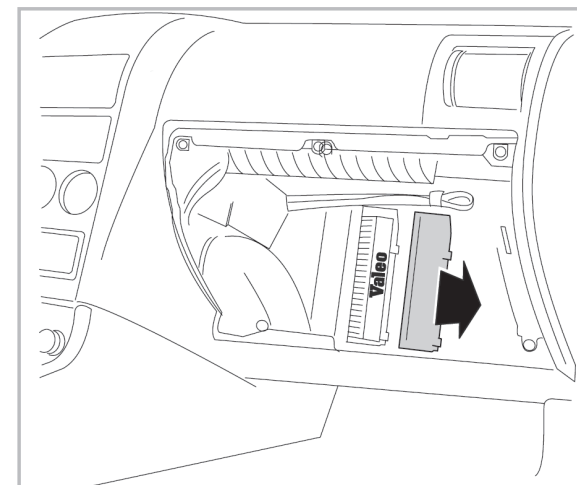

COMFORT

particle filter

715718

FH176

PA

WANT TO KNOW MORE?

www.valeo-techassist.com

FOR ISUZU

D-MAX A/C+ (05/02 >)

Valeo Service - Société par Actions simplifiée - Capital de 12 900 000€ - 70, rue Playel, 93285 Saint-Denis Cedex - France - B 306 486 408 RCS Bobigny