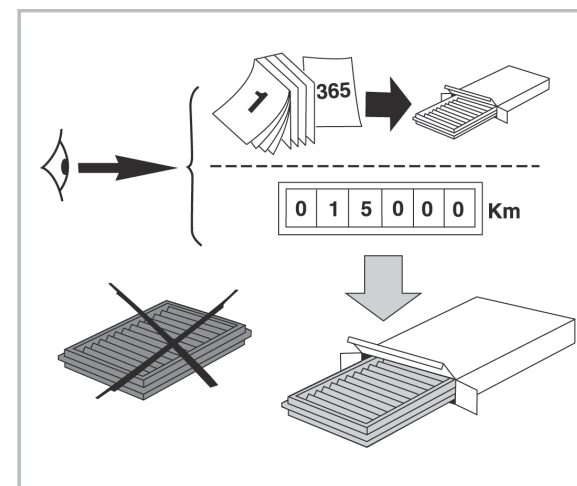

COMFORT

particle filter

715718

FH176

PA

WANT TO KNOW MORE?

www.valeo-techassist.com

FOR ISUZU

D-MAX A/C+ (05/02 >)

Valeo Service - Société par Actions simplifiée - Capital de 12 900 000€ - 70, rue Playel, 93285 Saint-Denis Cedex - France - B 306 486 408 RCS Bobigny